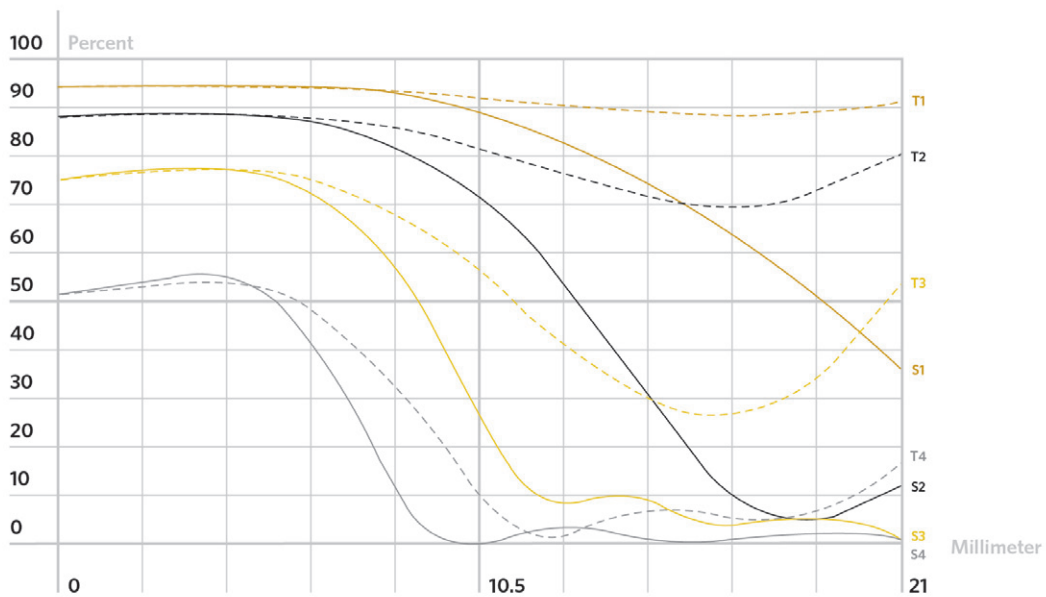

Level 2 f/16