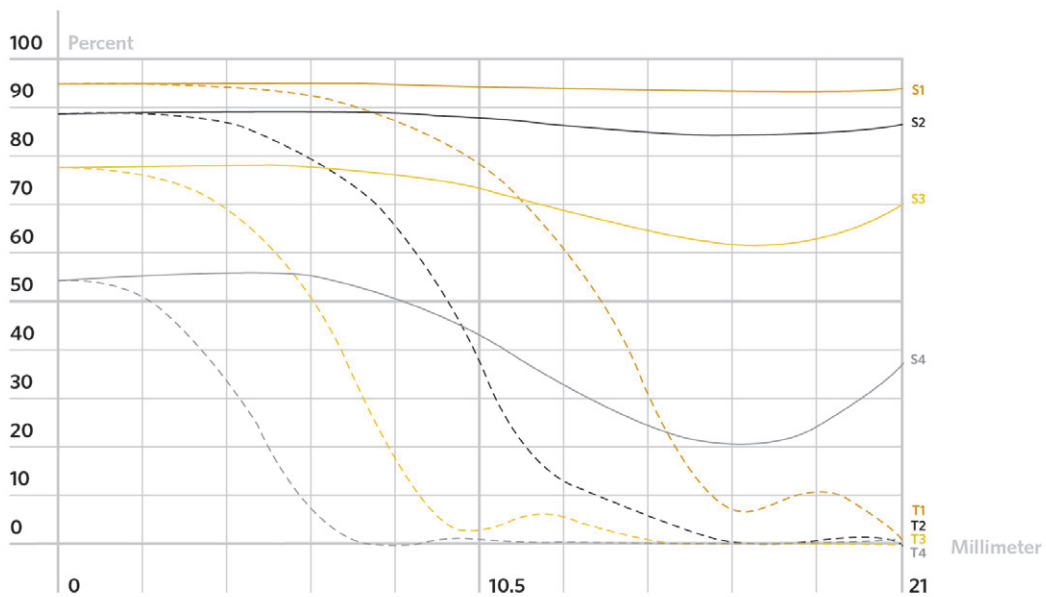

Level 6 f/16