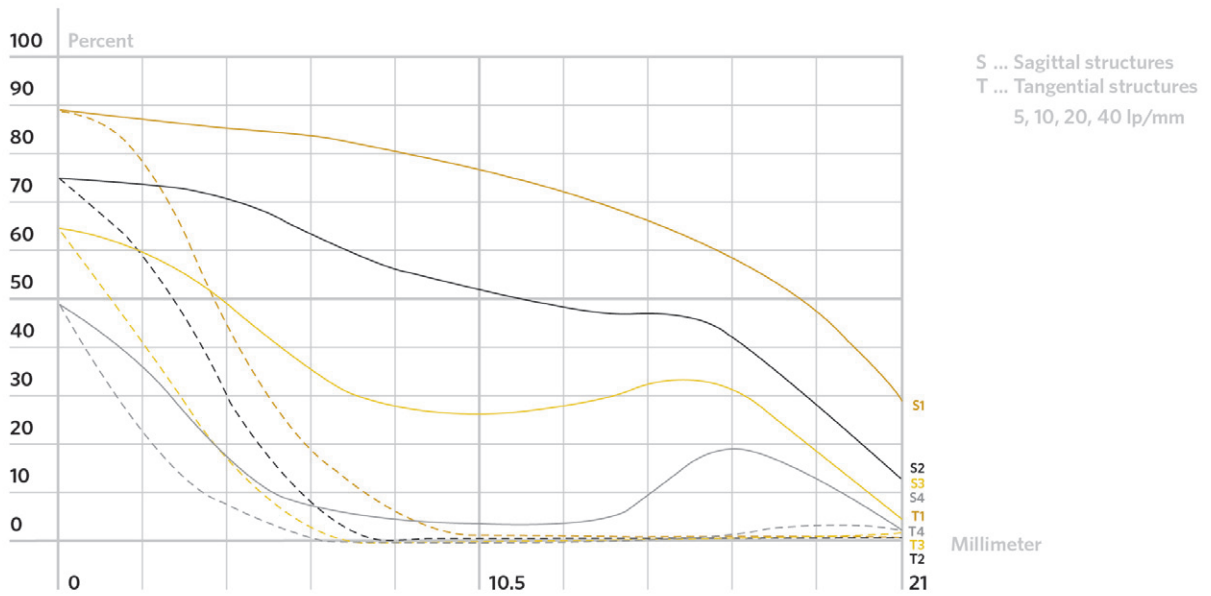

NEW PETZVAL 58 BC ART LENS 1:1.9 / 58mm

Technical Data Sheet

Level 7 f/1.9