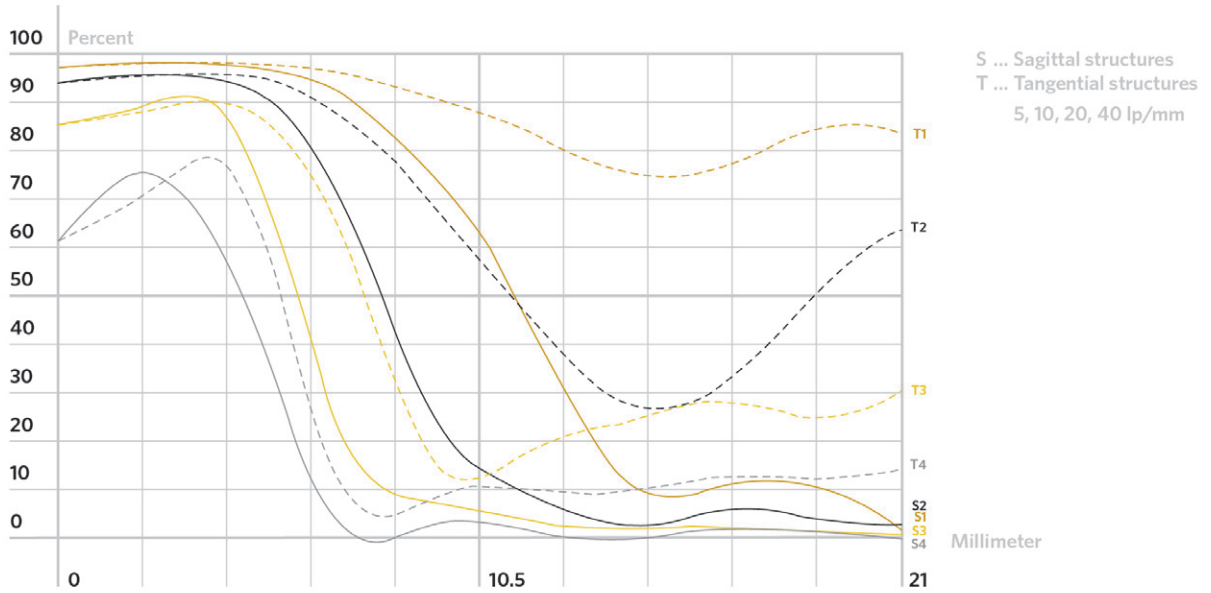

NEW PETZVAL 58 BC ART LENS 1:1.9 / 58mm

Technical Data Sheet

Level 2 f/5.6