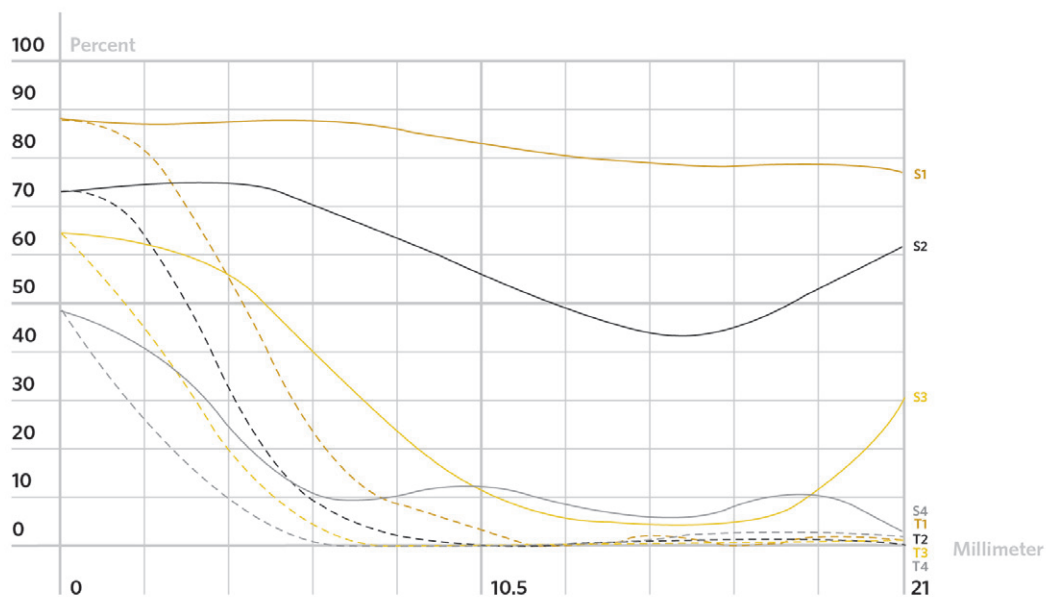

Level 6 f/1.9