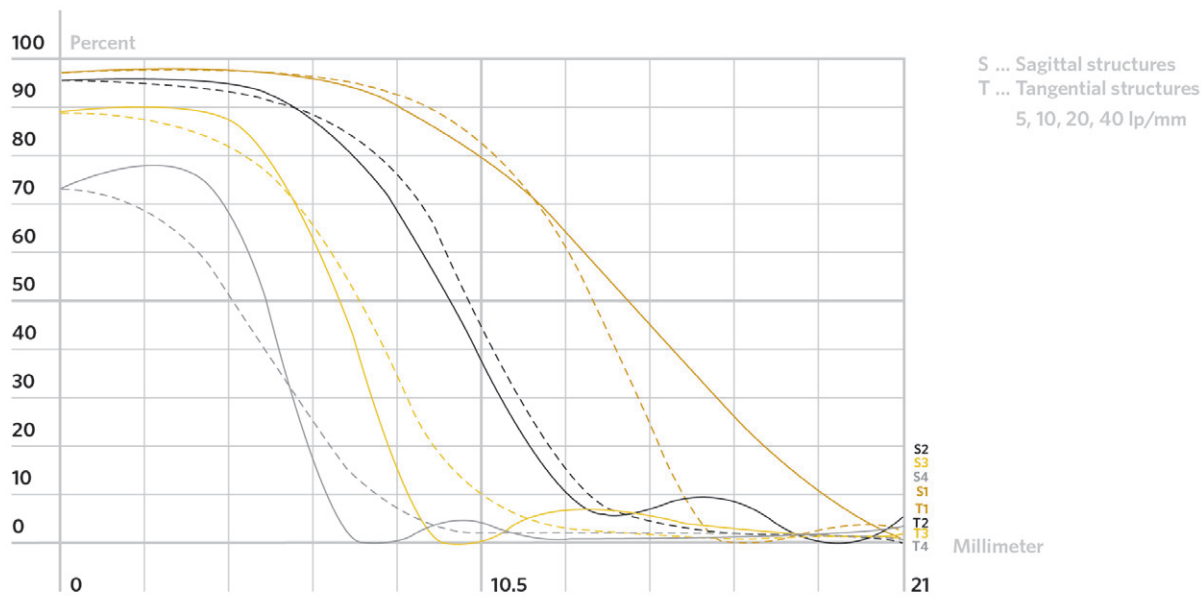

NEW PETZVAL 58 BC ART LENS 1:1.9 / 58mm

Technical Data Sheet

Level 4 f/5.6