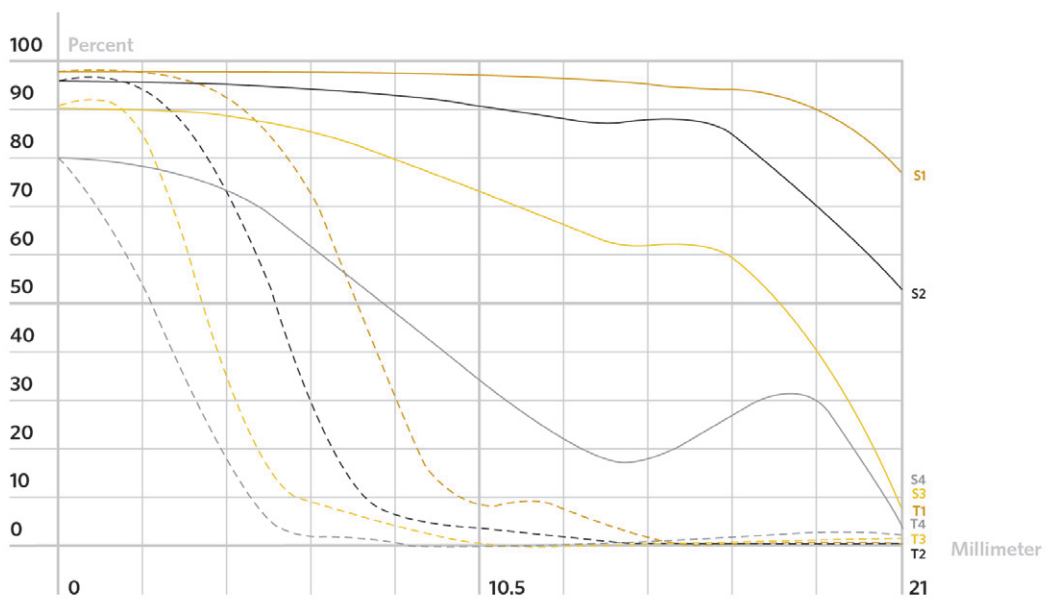

# NEW PETZVAL 58 BC ART LENS 1:1.9 / 58mm

## Technical Data Sheet

Level 6 f/5.6

Level 6 f/16

## Technical Data Sheet

Level 7 f/1.9

Level 7 f/5.6