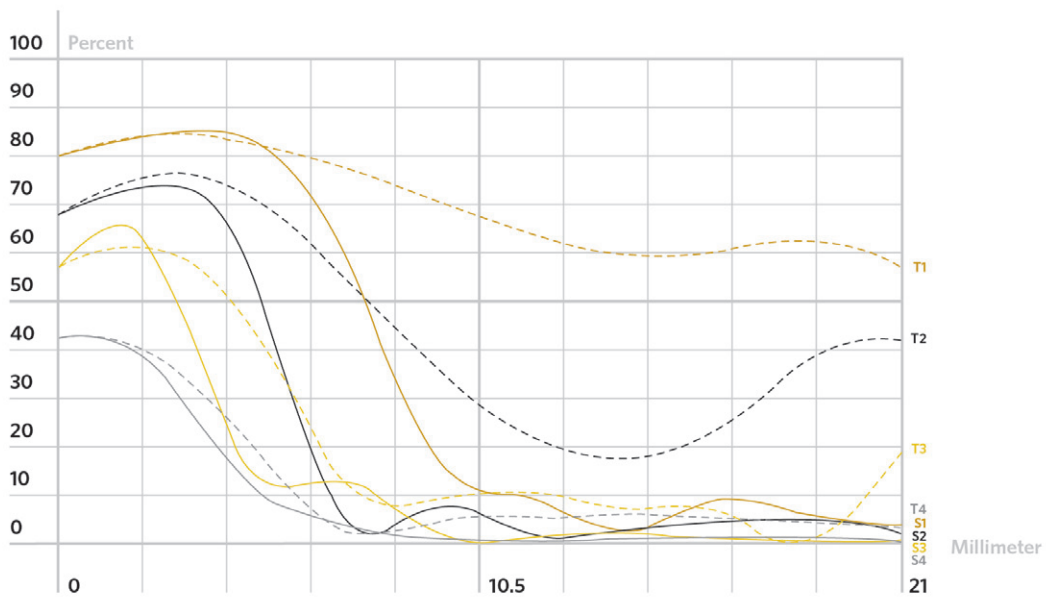

Level 2 f/1.9