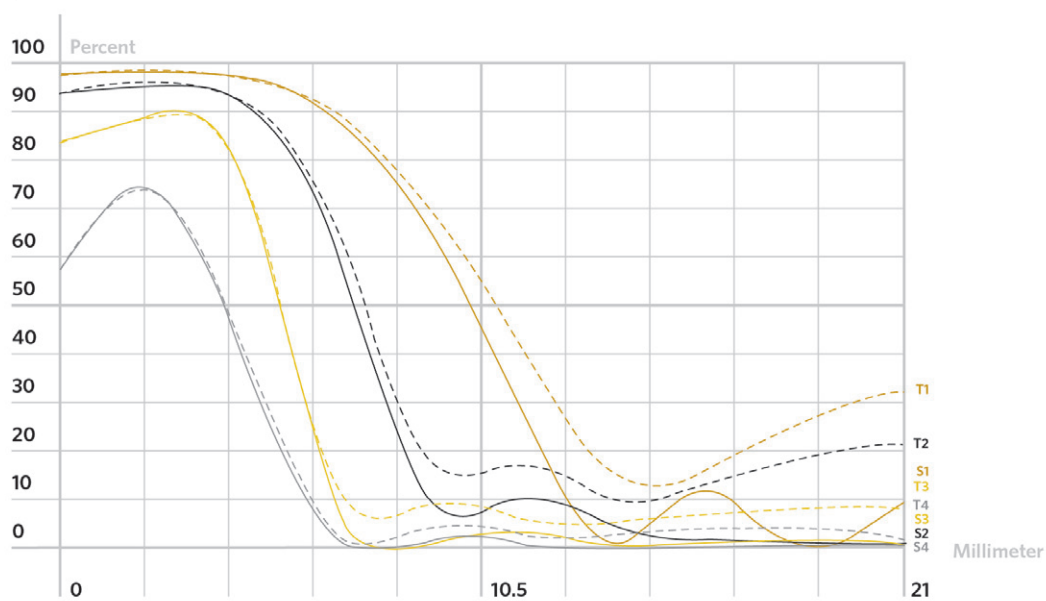

Level 1 f/16

Level 1 f/5.6