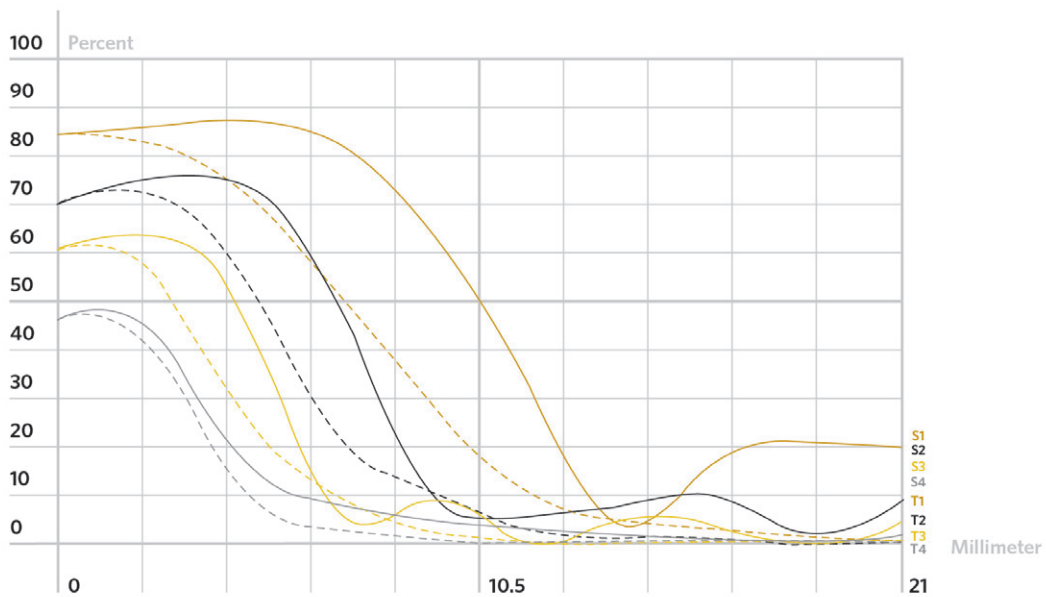

Level 4 f/1.9