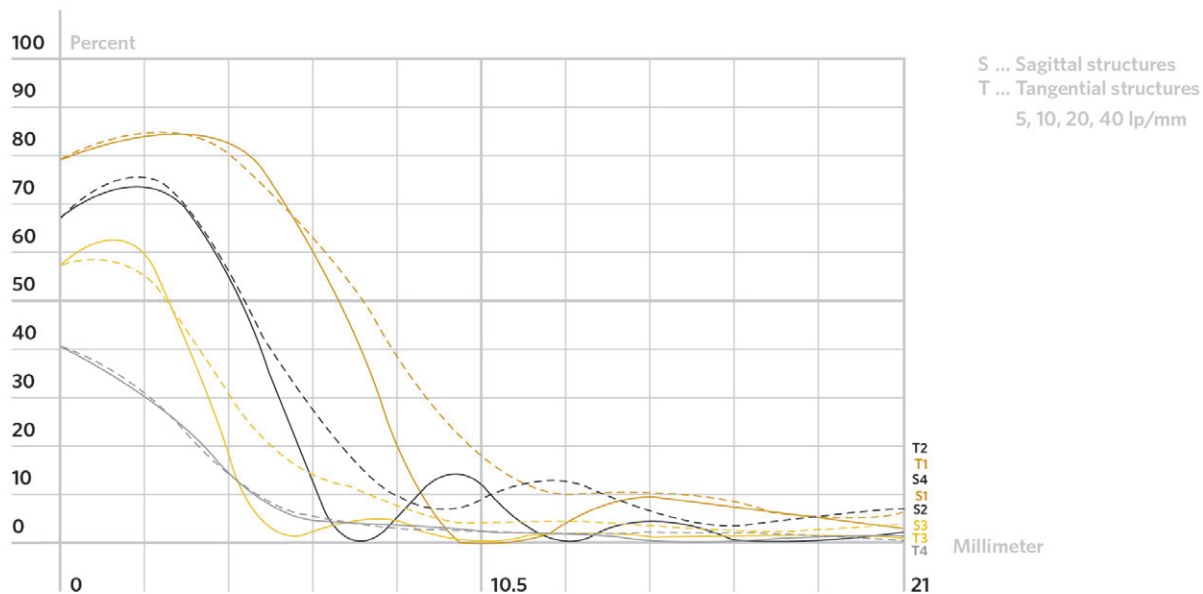

NEW PETZVAL 58 BC ART LENS 1:1.9 / 58mm

Technical Data Sheet

Level 1 f/1.9