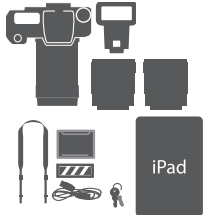

Quick Escape 800