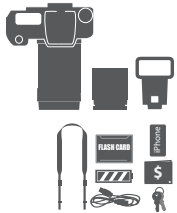

available in 3 colours:

Quick Escape 150

Quick Escape 300

Quick Escape 400

Quick Escape 600

Quick Escape 700

Quick Escape 800

Quick Escape Sling

Integrated rain cover

Padded adjustable dividers for
extra flexibility and
ease of handling

Waterproof Ripstop Lining
and soft protective interior

Large, ergonomic,
across-the-body padded
shoulder strap with single hand
length-adjustment